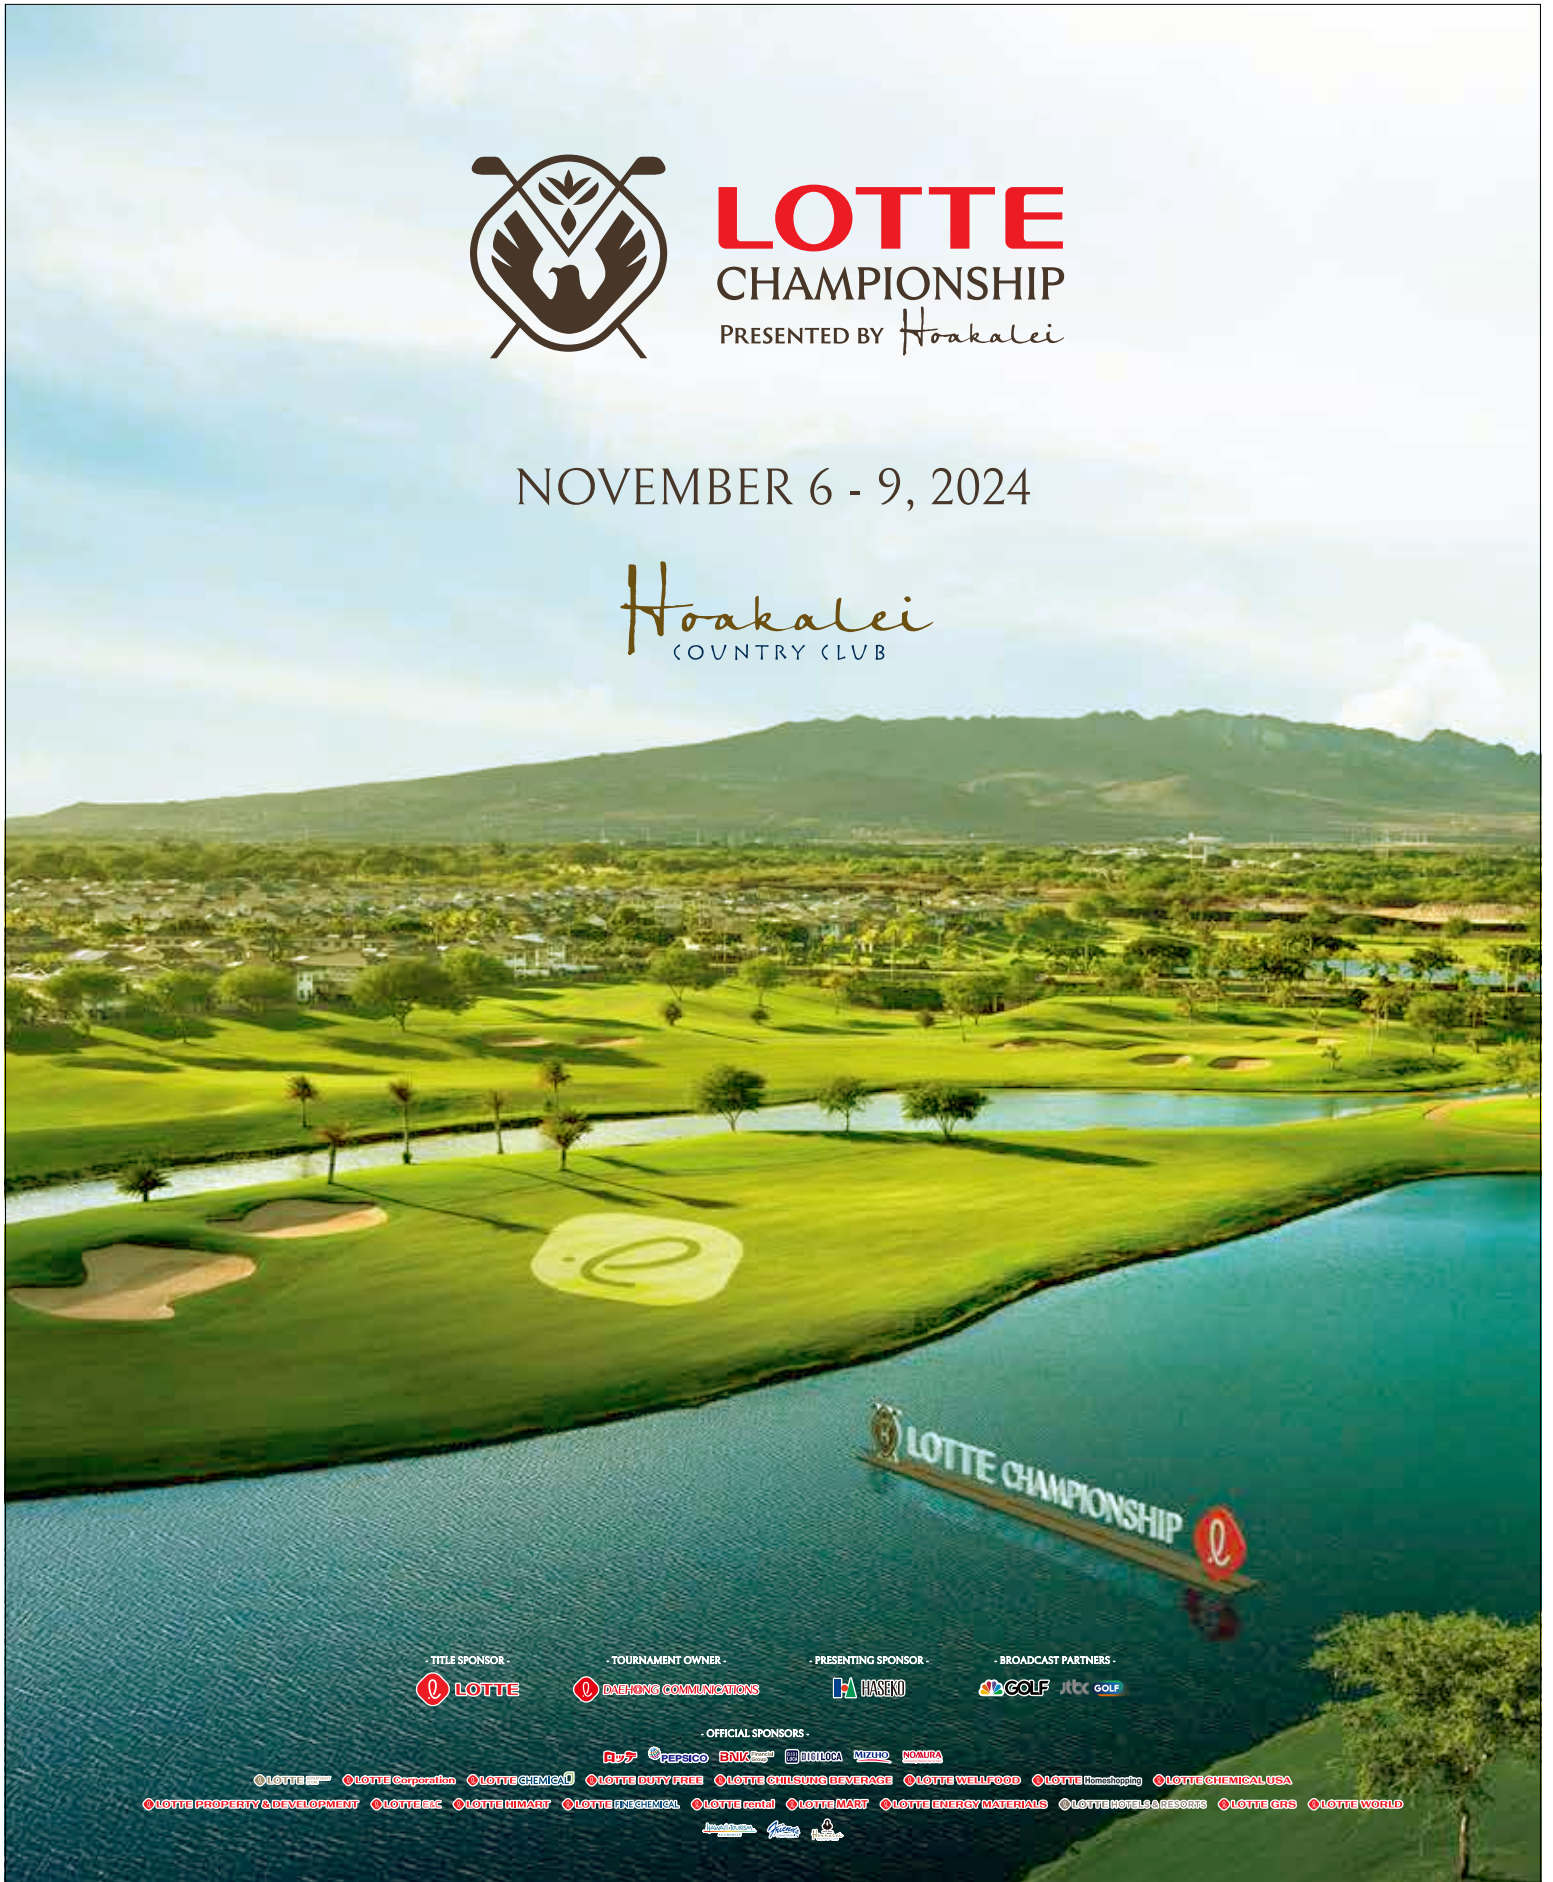

LOTTE CHAMPIONSHIP

PRESENTED BY *Hoakalei*

NOVEMBER 6 - 9, 2024

Hoakalei
COUNTRY CLUB

- TITLE SPONSOR -

- TOURNAMENT OWNER -

- PRESENTING SPONSOR -

- BROADCAST PARTNERS -

- OFFICIAL SPONSORS -

ROUND 2 PAIRINGS

THURSDAY, NOVEMBER 7, 2024 | HOAKALEI COUNTRY CLUB

ROUND 2

NOVEMBER 7, 2024 | THURSDAY PAIRINGS | HOAKALEI COUNTRY CLUB

TEE #1	TIME	PLAYER	
Group #1	6:45AM	Matilda Castren Pornanong Phatlum Sofia Garcia	Helsinki, Finland Chaiyaphum, Thailand Asuncion, Paraguay
Group #3	6:56AM	Jing Yan Dottie Ardina Kaitlyn Papp Budde	Shanghai, People's Republic of China Laguna, Philippines Austin, TX
Group #5	7:07AM	Sophia Popov Dewi Weber Alena Sharp	Heidelberg, Germany Groningen, Netherlands Hamilton, Ontario
Group #7	7:18AM	Celine Borge Paula Reto Minami Katsu	Tonsberg, Norway Bloemfontein, South Africa Kagoshima, Japan
Group #9	7:29AM	Somi Lee Cheyenne Knight Angela Stanford	Yongin-si, Republic of Korea Aledo, TX Saginaw, TX
Group #11	7:40AM	Caroline Inglis Georgia Hall Hira Naveed	Eugene, OR Bournemouth, England Perth, Australia
Group #13	7:51AM	Elizabeth Szokol Morgane Metraux Jodi Ewart Shadoff	Chicago, IL Lausanne, Switzerland North Yorkshire, England
Group #15	8:02AM	Robyn Choi Aline Krauter Emma Talley	Gold Coast, Australia Stuttgart, Germany Princeton, KY
Group #17	8:13AM	Laetitia Beck Jennifer Song Pavarisa Yoktuan	Tel aviv, Israel Orlando, FL Nakhon Si Thammarat, Thailand
Group #19	8:24AM	Sandra Gal Ga Young Lee * Soo Bin Joo	Dusseldorf, Germany Seoul, Republic of Korea Seoul, Republic of Korea